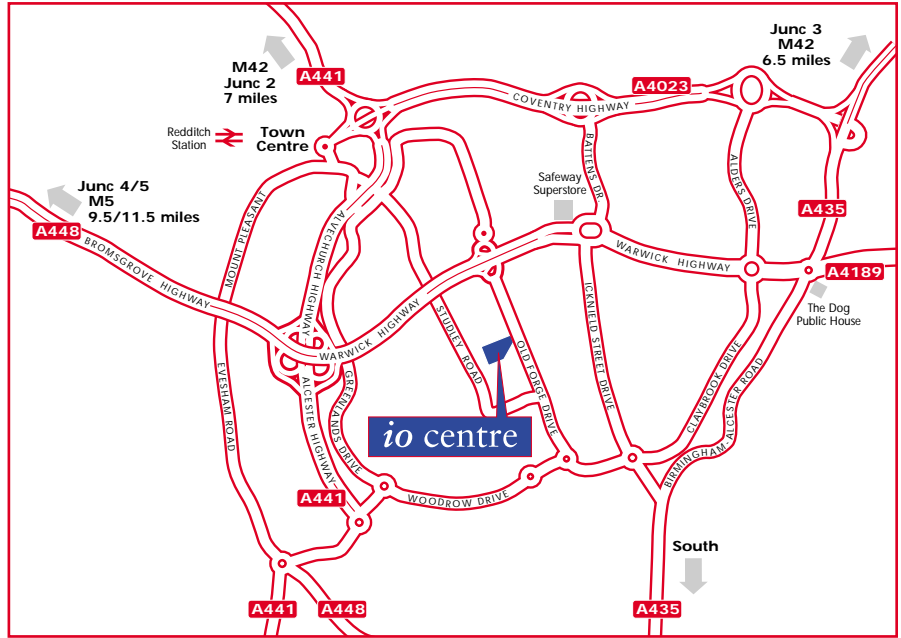

io centre

UNIT 10
REDDITCH

Industrial/warehouse unit
1,426 sq m (15,351 sq ft)

For sale • Lease 3 to 15 years • Rent with option to buy

Unit Schedule

Unit	sq m	sq ft
1	Let	
2	741.0	7,976
3	502.5	5,409
4	515.2	5,546
5	948.4	10,209
6	Let	
7	Let	
8	Sold	
9	Let	
10	1,041	11,205