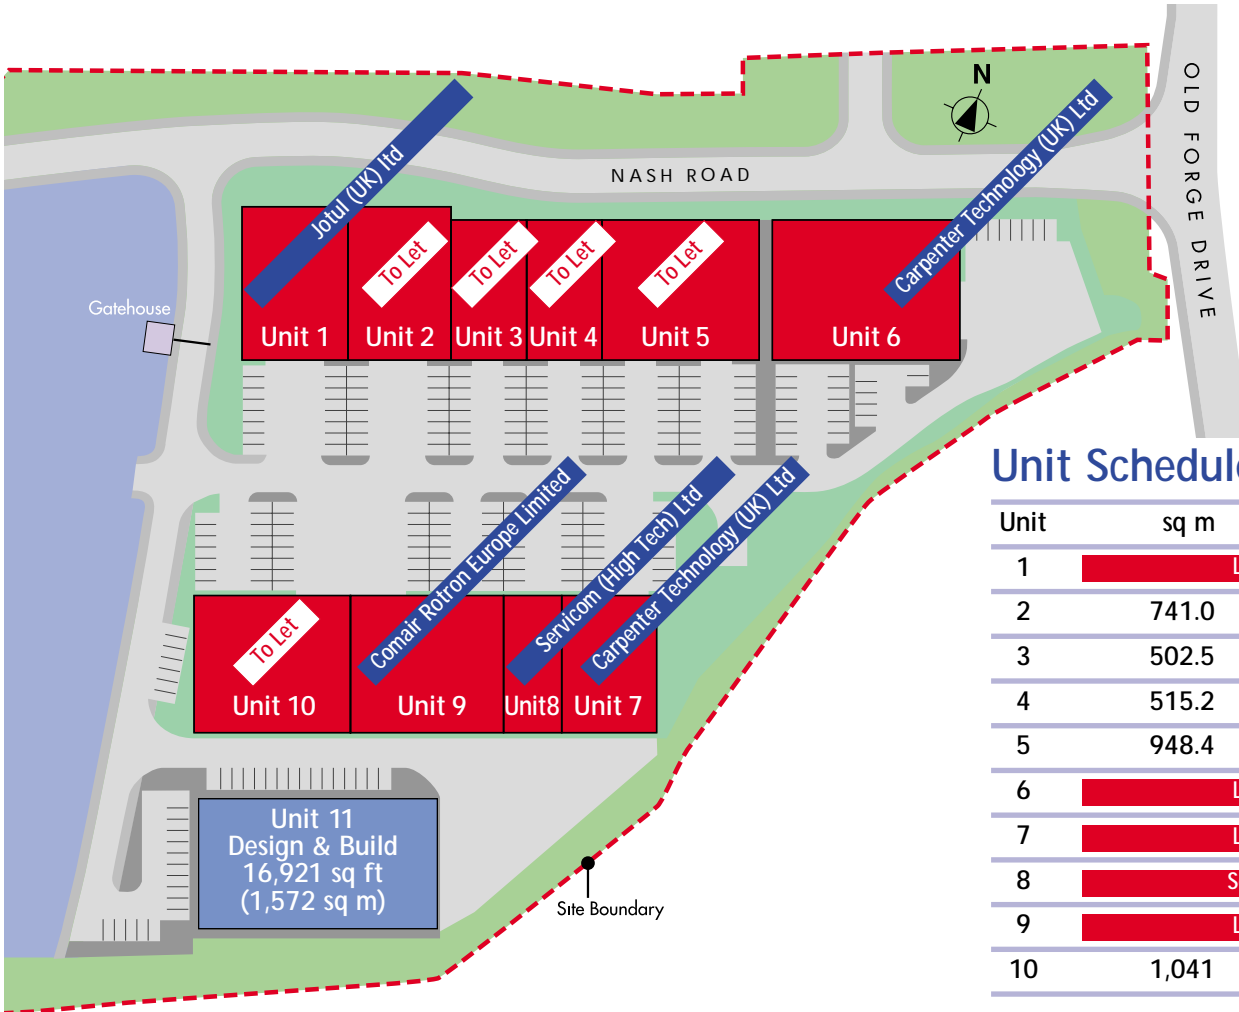

io centre

UNIT 10
REDDITCH

Industrial/warehouse unit
1,426 sq m (15,351 sq ft)

For sale • Lease 3 to 15 years • Rent with option to buy

Unit Schedule

Unit	sq m	sq ft
1	Let	
2	741.0	7,976
3	502.5	5,409
4	515.2	5,546
5	948.4	10,209
6	Let	
7	Let	
8	Sold	
9	Let	
10	1,041	11,205